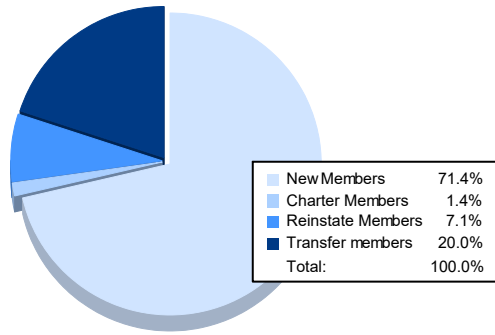

Year	New Clubs	Dropped Clubs	Gain/ Loss Clubs	New Members	Charter Members	Reinstate Members	Transfer Members	Total Member Added	Total Members Dropped	Gain/ Loss Members
2016-2017	0	2	-2	119	0	4	8	131	182	-51
2017-2018	0	1	-1	89	0	7	7	103	180	-77
2018-2019	0	0	0	67	0	1	8	76	121	-45
2019-2020	0	3	-3	62	0	8	19	89	154	-65
2020-2021	0	3	-3	50	1	5	14	70	177	-107
Average	0	2	-2	77	0	5	11	94	163	-69

Membership Composition June 2021 Cumulative

Gender Composition June 2021 Cumulative