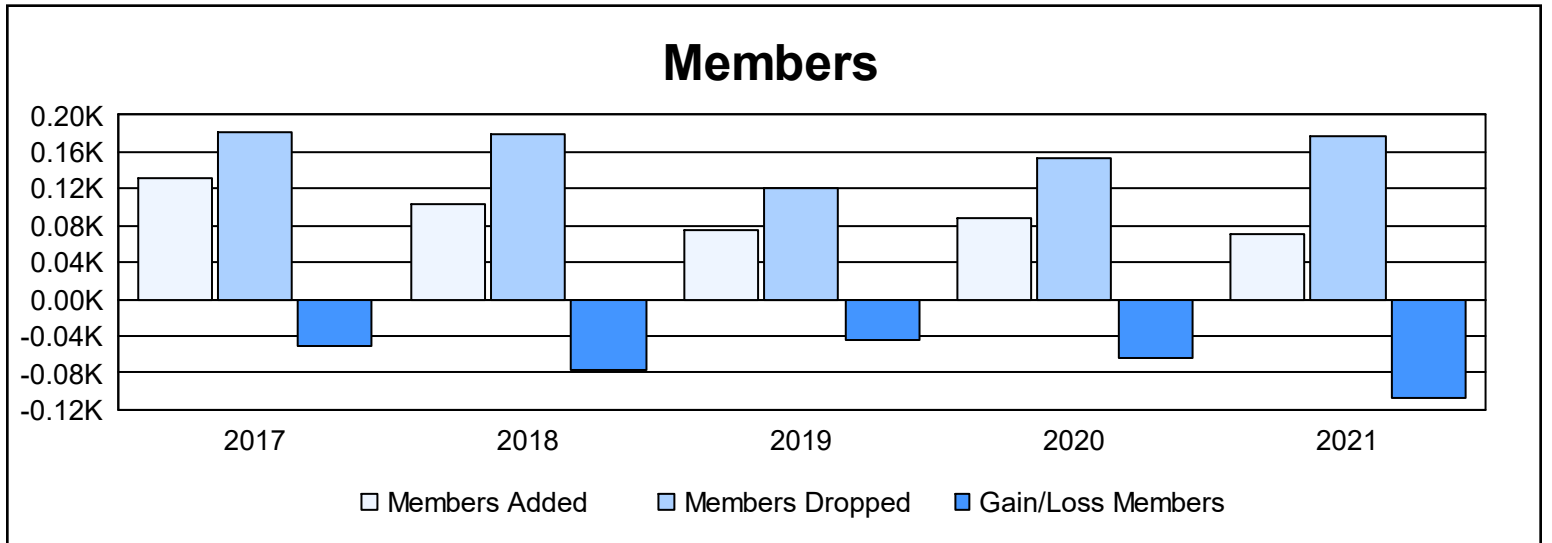

Year	New Clubs	Dropped Clubs	Gain/ Loss Clubs	New Members	Charter Members	Reinstate Members	Transfer Members	Total Member Added	Total Members Dropped	Gain/ Loss Members
2016-2017	0	2	-2	119	0	4	8	131	182	-51
2017-2018	0	1	-1	89	0	7	7	103	180	-77
2018-2019	0	0	0	67	0	1	8	76	121	-45
2019-2020	0	3	-3	62	0	8	19	89	154	-65
2020-2021	0	3	-3	50	1	5	14	70	177	-107
Average	0	2	-2	77	0	5	11	94	163	-69

Membership Composition June 2021 Cumulative

Gender Composition June 2021 Cumulative