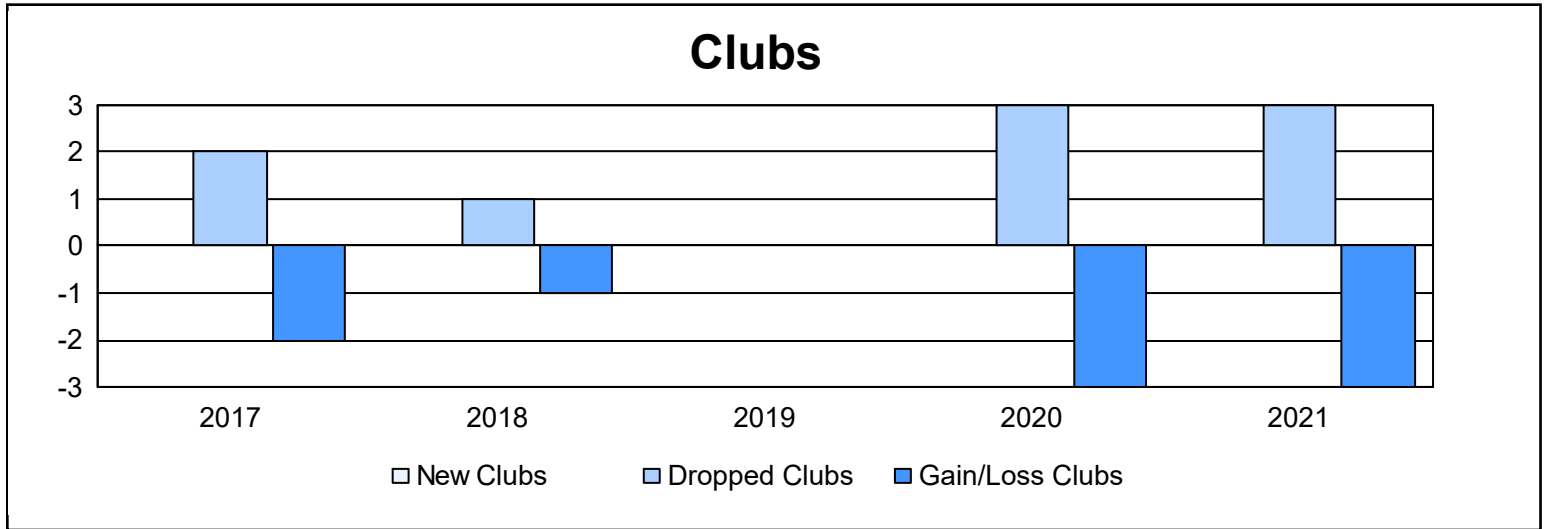

Year	New Clubs	Dropped Clubs	Gain/ Loss Clubs	New Members	Charter Members	Reinstate Members	Transfer Members	Total Member Added	Total Members Dropped	Gain/ Loss Members
2016-2017	0	2	-2	119	0	4	8	131	182	-51
2017-2018	0	1	-1	89	0	7	7	103	180	-77
2018-2019	0	0	0	67	0	1	8	76	121	-45
2019-2020	0	3	-3	62	0	8	19	89	154	-65
2020-2021	0	3	-3	50	1	5	14	70	177	-107
Average	0	2	-2	77	0	5	11	94	163	-69

Membership Composition June 2021 Cumulative

Gender Composition June 2021 Cumulative